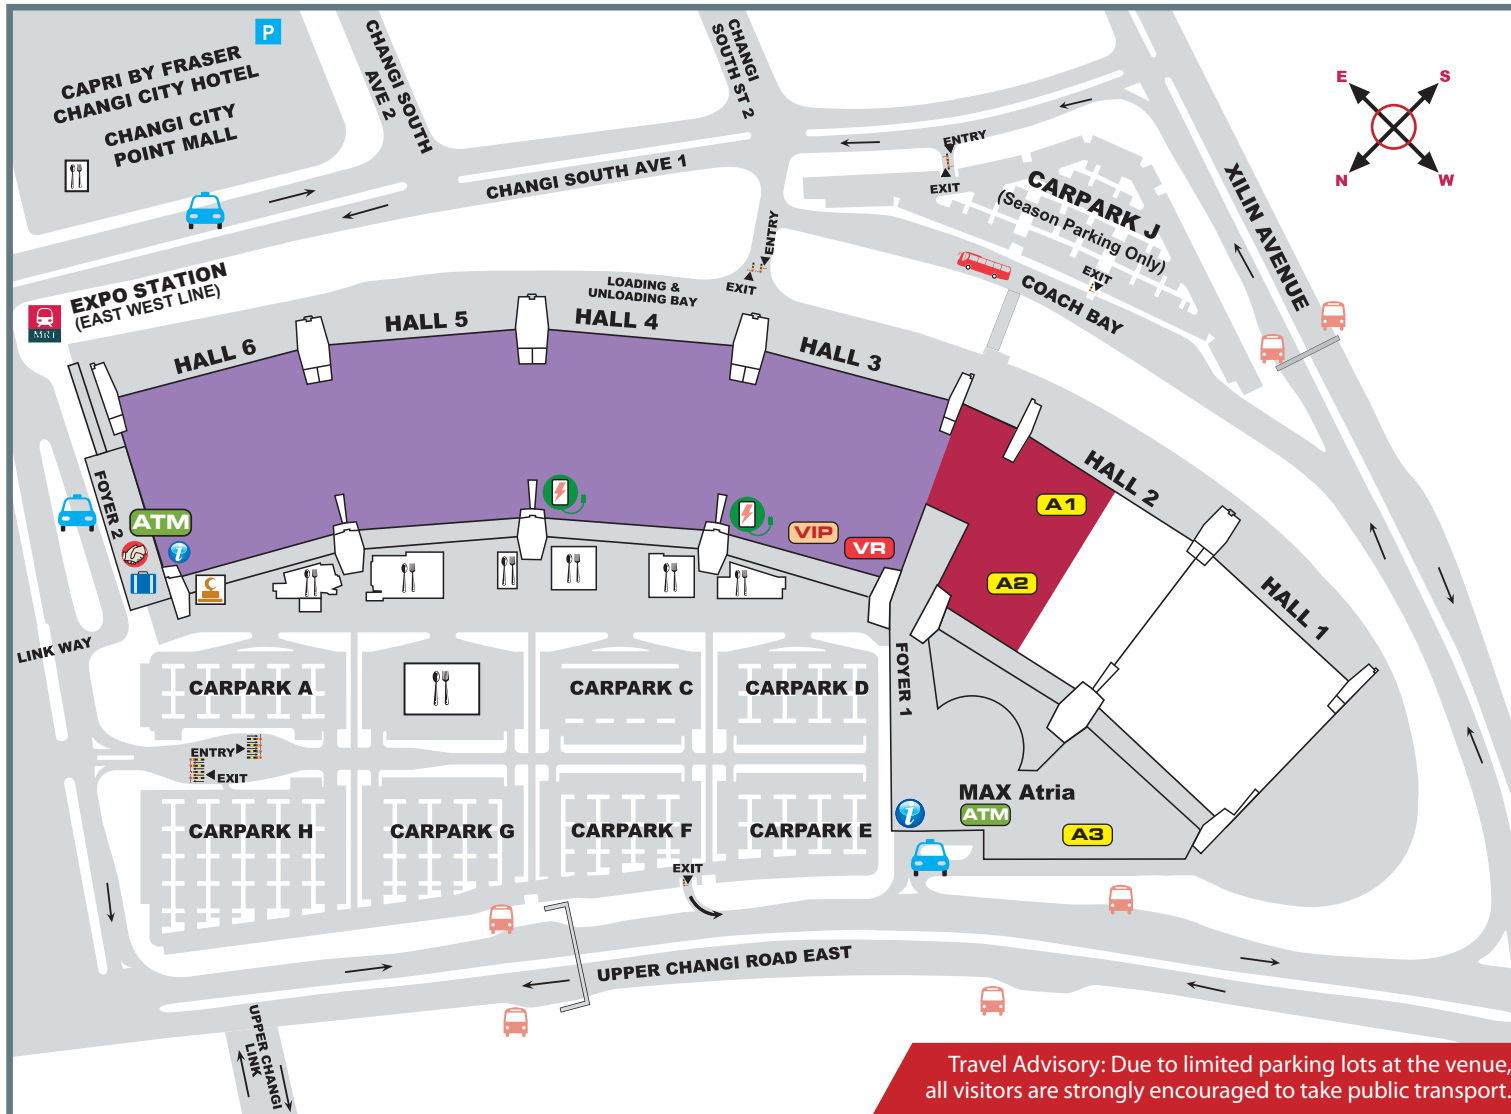

13 – 16 July 2020  
 Singapore Expo, Hall 2  
[singapore.prowineasia.com](http://singapore.prowineasia.com)

Co-located with:

# OVERVIEW MAP

Travel Advisory: Due to limited parking lots at the venue, all visitors are strongly encouraged to take public transport.

## CO-LOCATED EVENT

- FHA-HoReCa (Hall 3-9)

## FACILITIES

- VR** Visitor Registration
- VIP** VIP Lounge
- Business Matching
- Info Counter
- ATM** ATM / Cash Machine
- Charging Station
- F&B Outlets
- Left Luggage
- Bus Stop
- Pick-up/Drop-Off Point for Official Hotel Shuttle Bus Service
- Taxi Stand